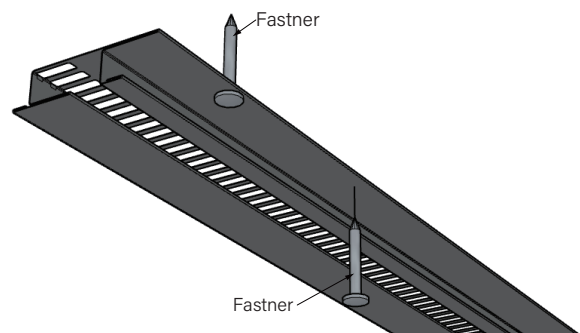

2" Reveal Soffit Vent

NEW

Now available in 8-Foot Length

In response to customer requests, the standard length has been updated from 9 feet to 8 feet.

This new length offers improved handling and transportation efficiency while maintaining the same performance and installation

Specification

Color	Black
Product Number	SV2-1208-BK
Soffit Board	1/2" (12.5mm)
Material	28 Gauge Galvanized Steel (Colored Galvalume)
Net Free Vent Area	4.36 sq. in. / lf
Dimensions	8' (2438mm)
Package	6 Pieces / Box