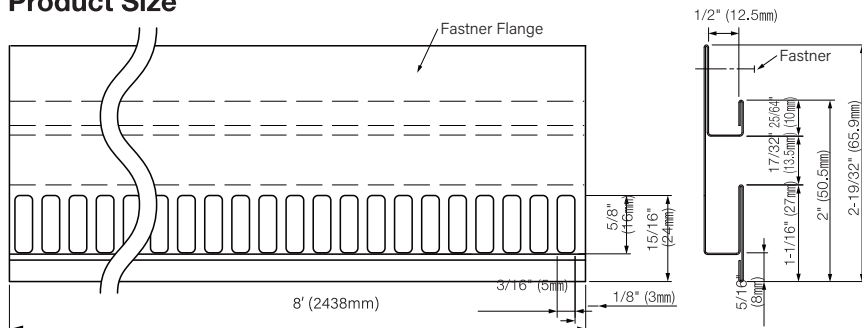

Product Size