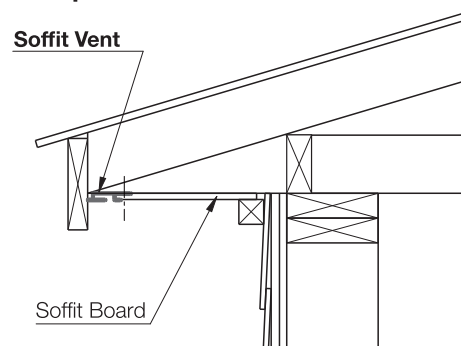

Sample Installation Detail

Joto-Vent System®
Innovative Building Materials USA, Inc.

joto-vent.com | info@jotovent.com | (425) 256-2210